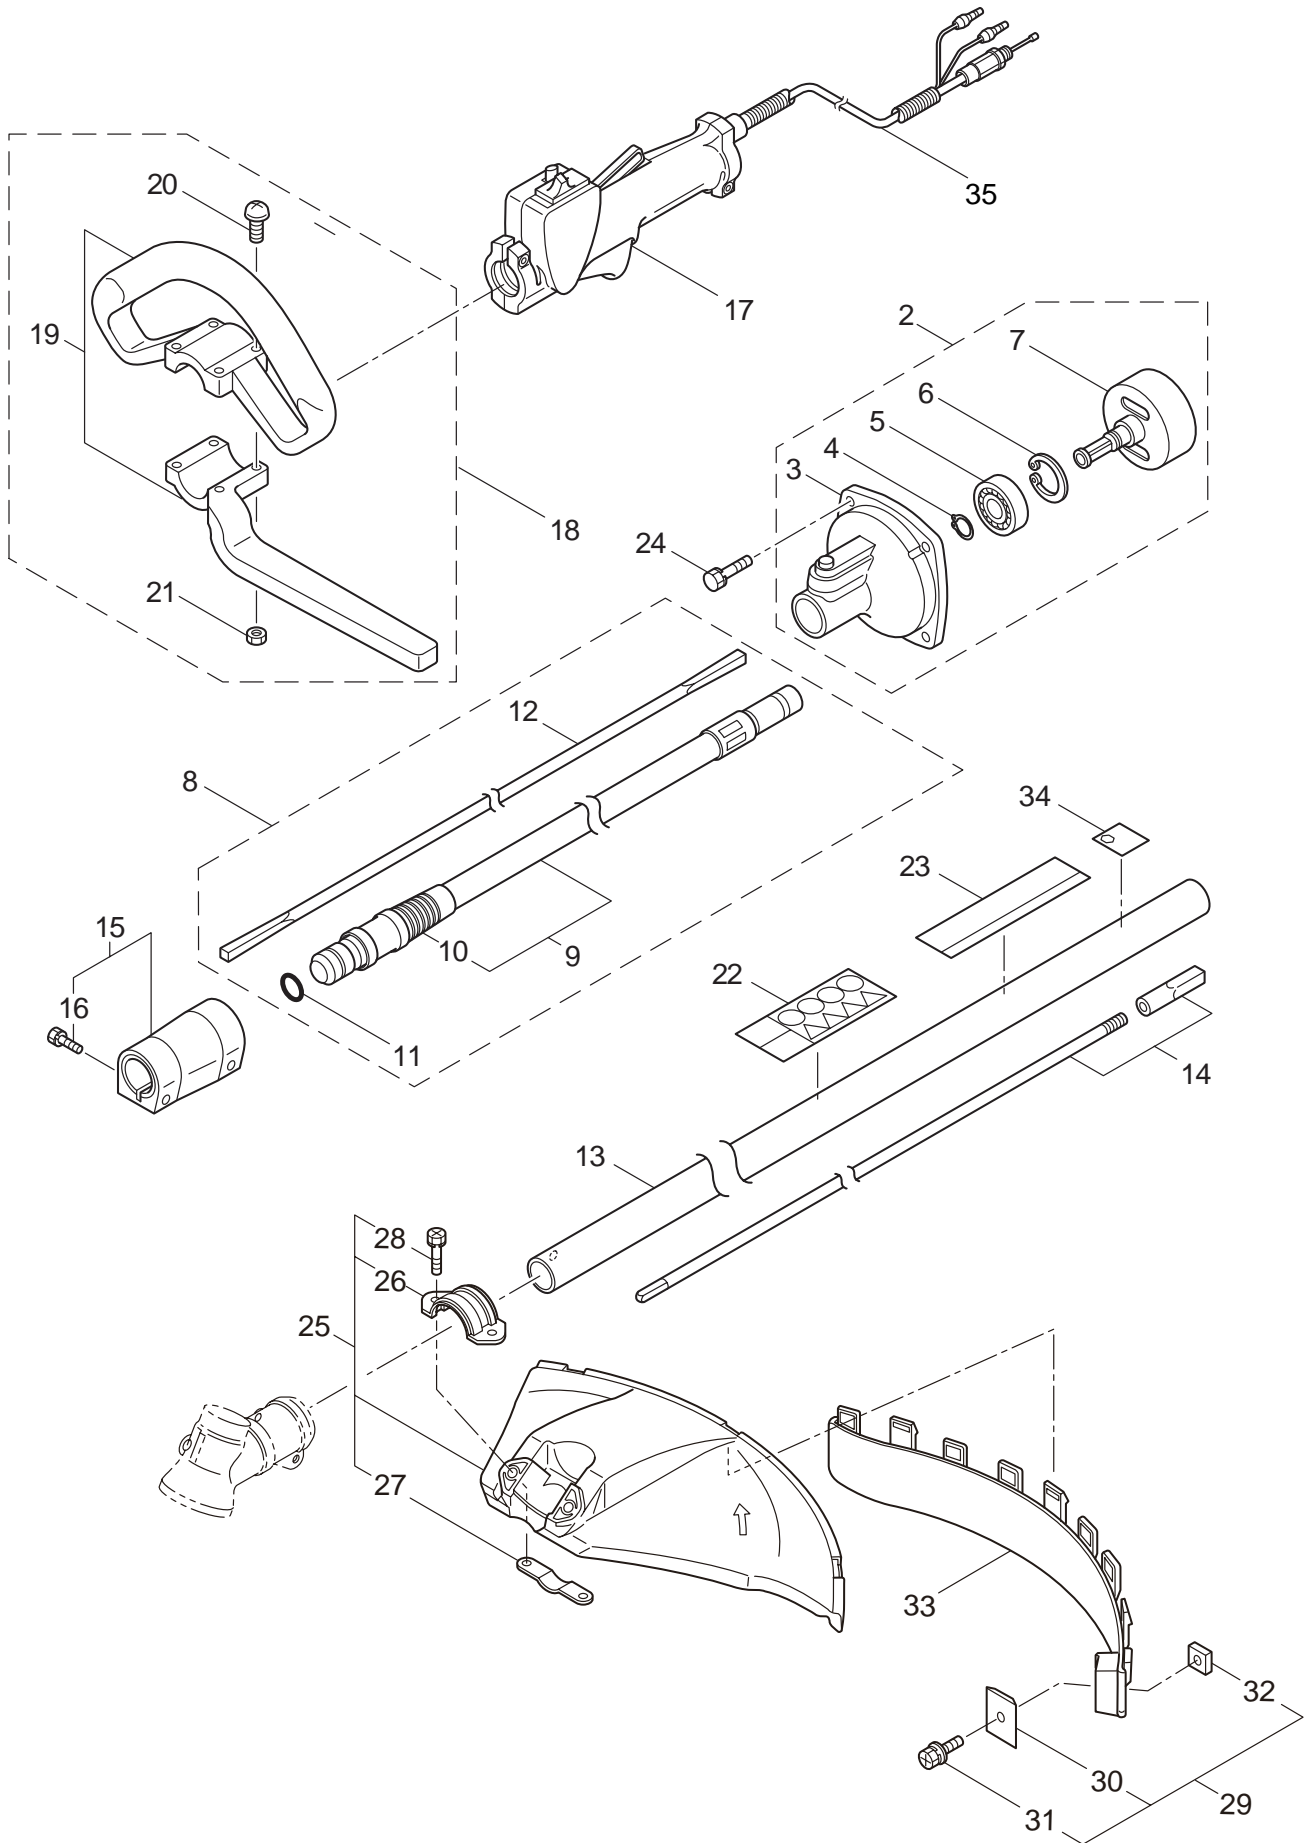

### CONTENTS

1. MAIN BODY .....	1 ~ 2
2. GEARCASE, SUPPORT FRAME .....	3 ~ 4
3. ENGINE .....	5 ~ 8
4. CARBURETOR, FUEL TANK .....	9 ~ 12
5. ACCESSORIES .....	13 ~ 14

2007. 12.

P/N 522092

1. BKC5020RS  
MAIN BODY

Ref. No.	Part No.	Part Name	Q'ty	Remarks
1-1	363419	BKC5020RS	1	
1-2	222416	Clutch Case Ass'y	1	Incl.3-7
1-3	222085	Clutch Case	1	
1-4	550118	Snap Ring	1	WR15
1-5	222442	Bearing	1	#6202 2RS
1-6	012380	Snap Ring	1	#35
1-7	220336	Clutch Drum	1	
1-8	222530	Outer Ass'y	1	Incl.9-12
1-9	222531	Outer	1	Incl.10
1-10	215885	Cover	1	
1-11	011338	O-Ring	1	P18
1-12	211895	Inner Shaft	1	
1-13	224125	DriveshaftTube	1	
1-14	216965	Driveshaft Ass'y	1	
1-15	215730	Joint Pipe Ass'y	1	Incl.16
1-16	087786	Cap Screw	2	M5x25
1-17	229003	Throttle Lever Ass'y	1	
1-18	222443	Loop Handle Ass'y	1	Incl.19-21
1-19	222520	Loop Handle	1	
1-20	222142	Screw	4	M5x28
1-21	081027	Nut	4	M5
1-22	223188	Label	1	
1-23	228422	Label	1	BKC5020RS
1-24	092552	Bolt	4	M6x20
1-25	228303	Safety Cover Ass'y	1	Incl.26-28
1-26	223179	Bracket	1	
1-27	223180	Threaded Bracket	1	
1-28	092555	Bolt	2	M6x30
1-29	228301	Code Cutter Ass'y	1	Incl.30-32
1-30	227823	Code Cutter	1	
1-31	817002	Bolt	1	M5x20
1-32	228325	Nut	1	
1-33	227812	Extension	1	
1-34	225380	Label	1	116dB
1-35	332330	Throttle Lever wire	1	