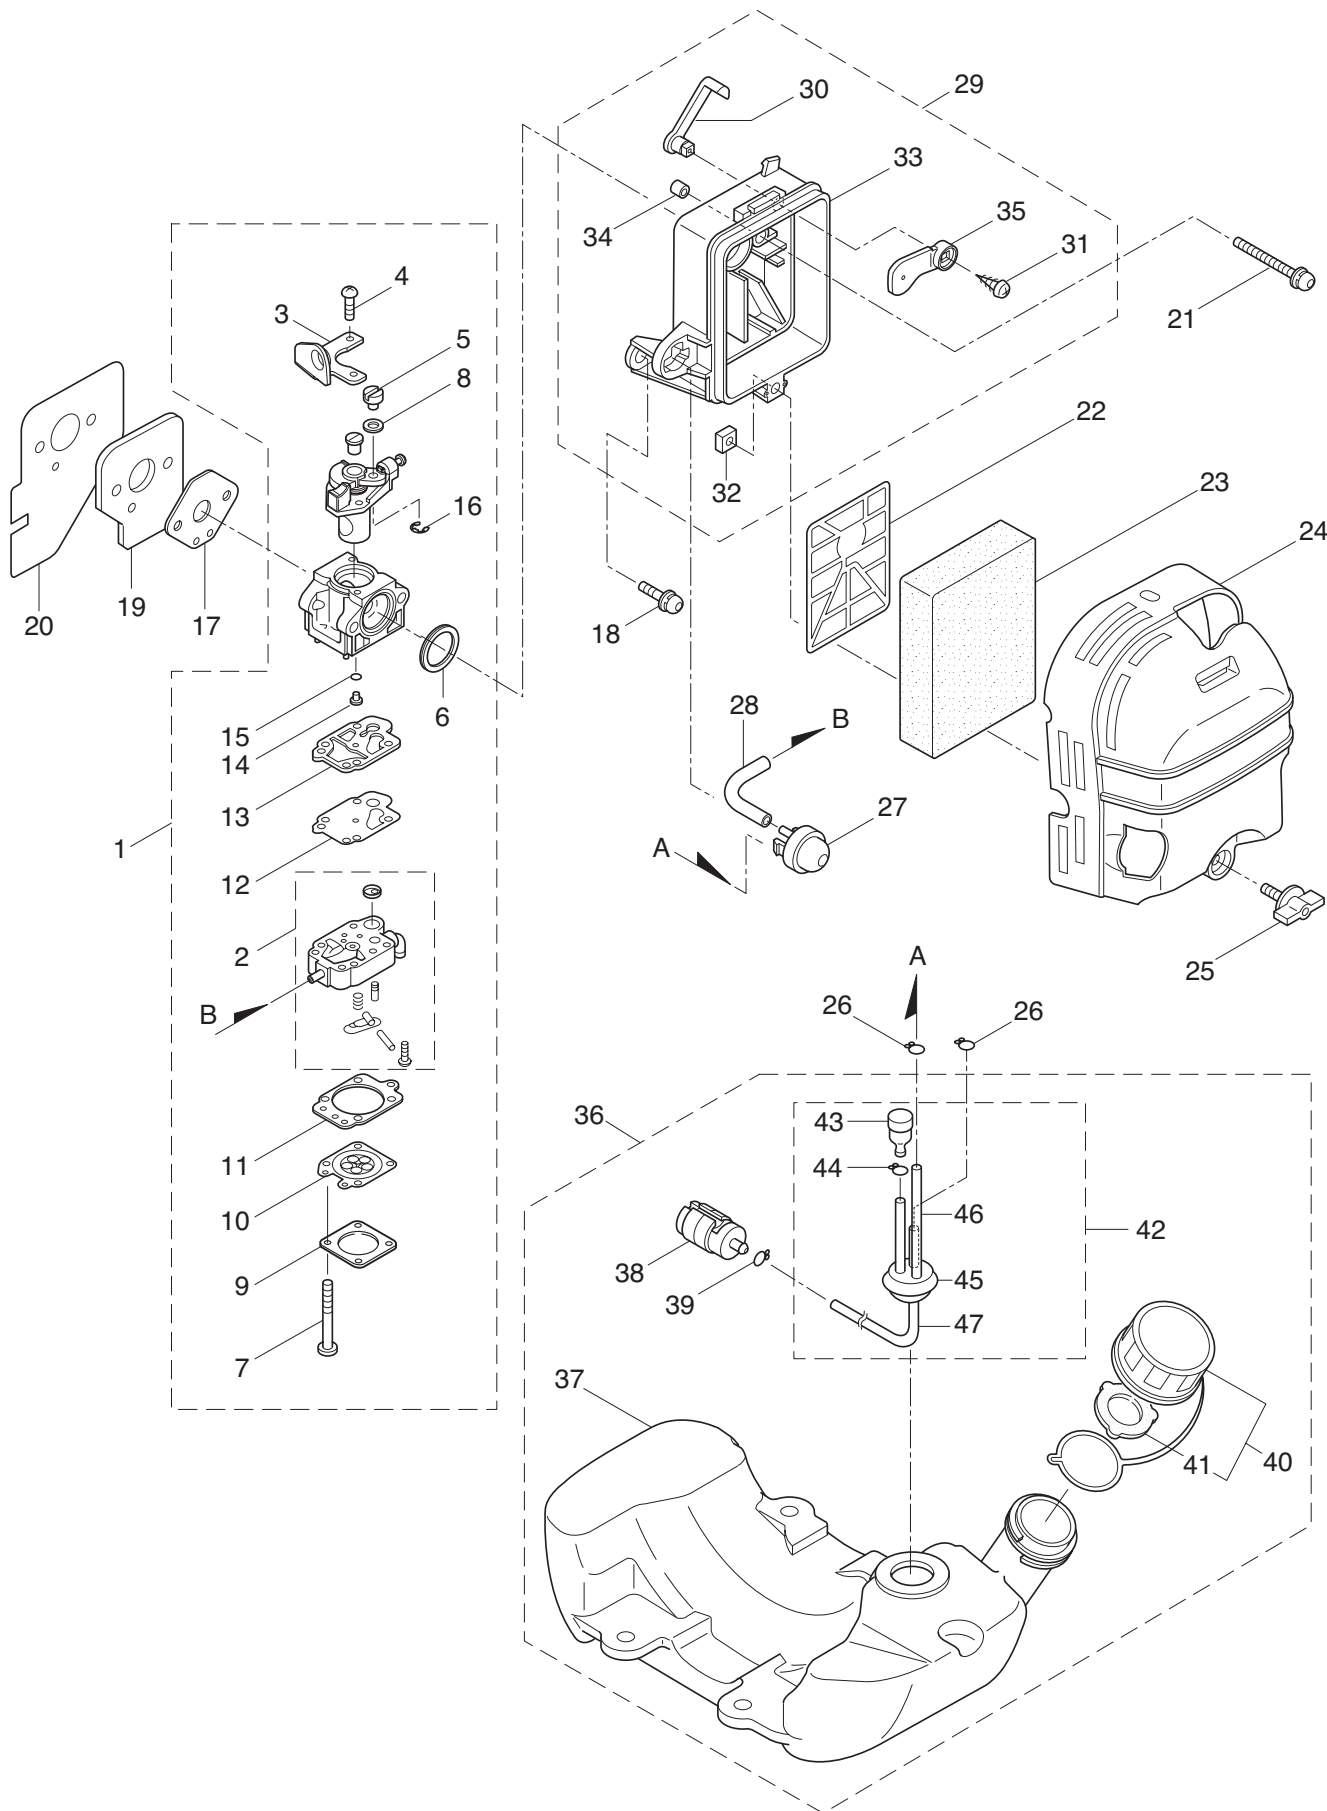

4. BKC5020RS
CARBURETOR, FUELTANK

Ref. No.	Part No.	Part Name	Q'ty	Remarks
4-46	282511	Return Pipe	1	
4-47	262649	Fuel Pipe	1