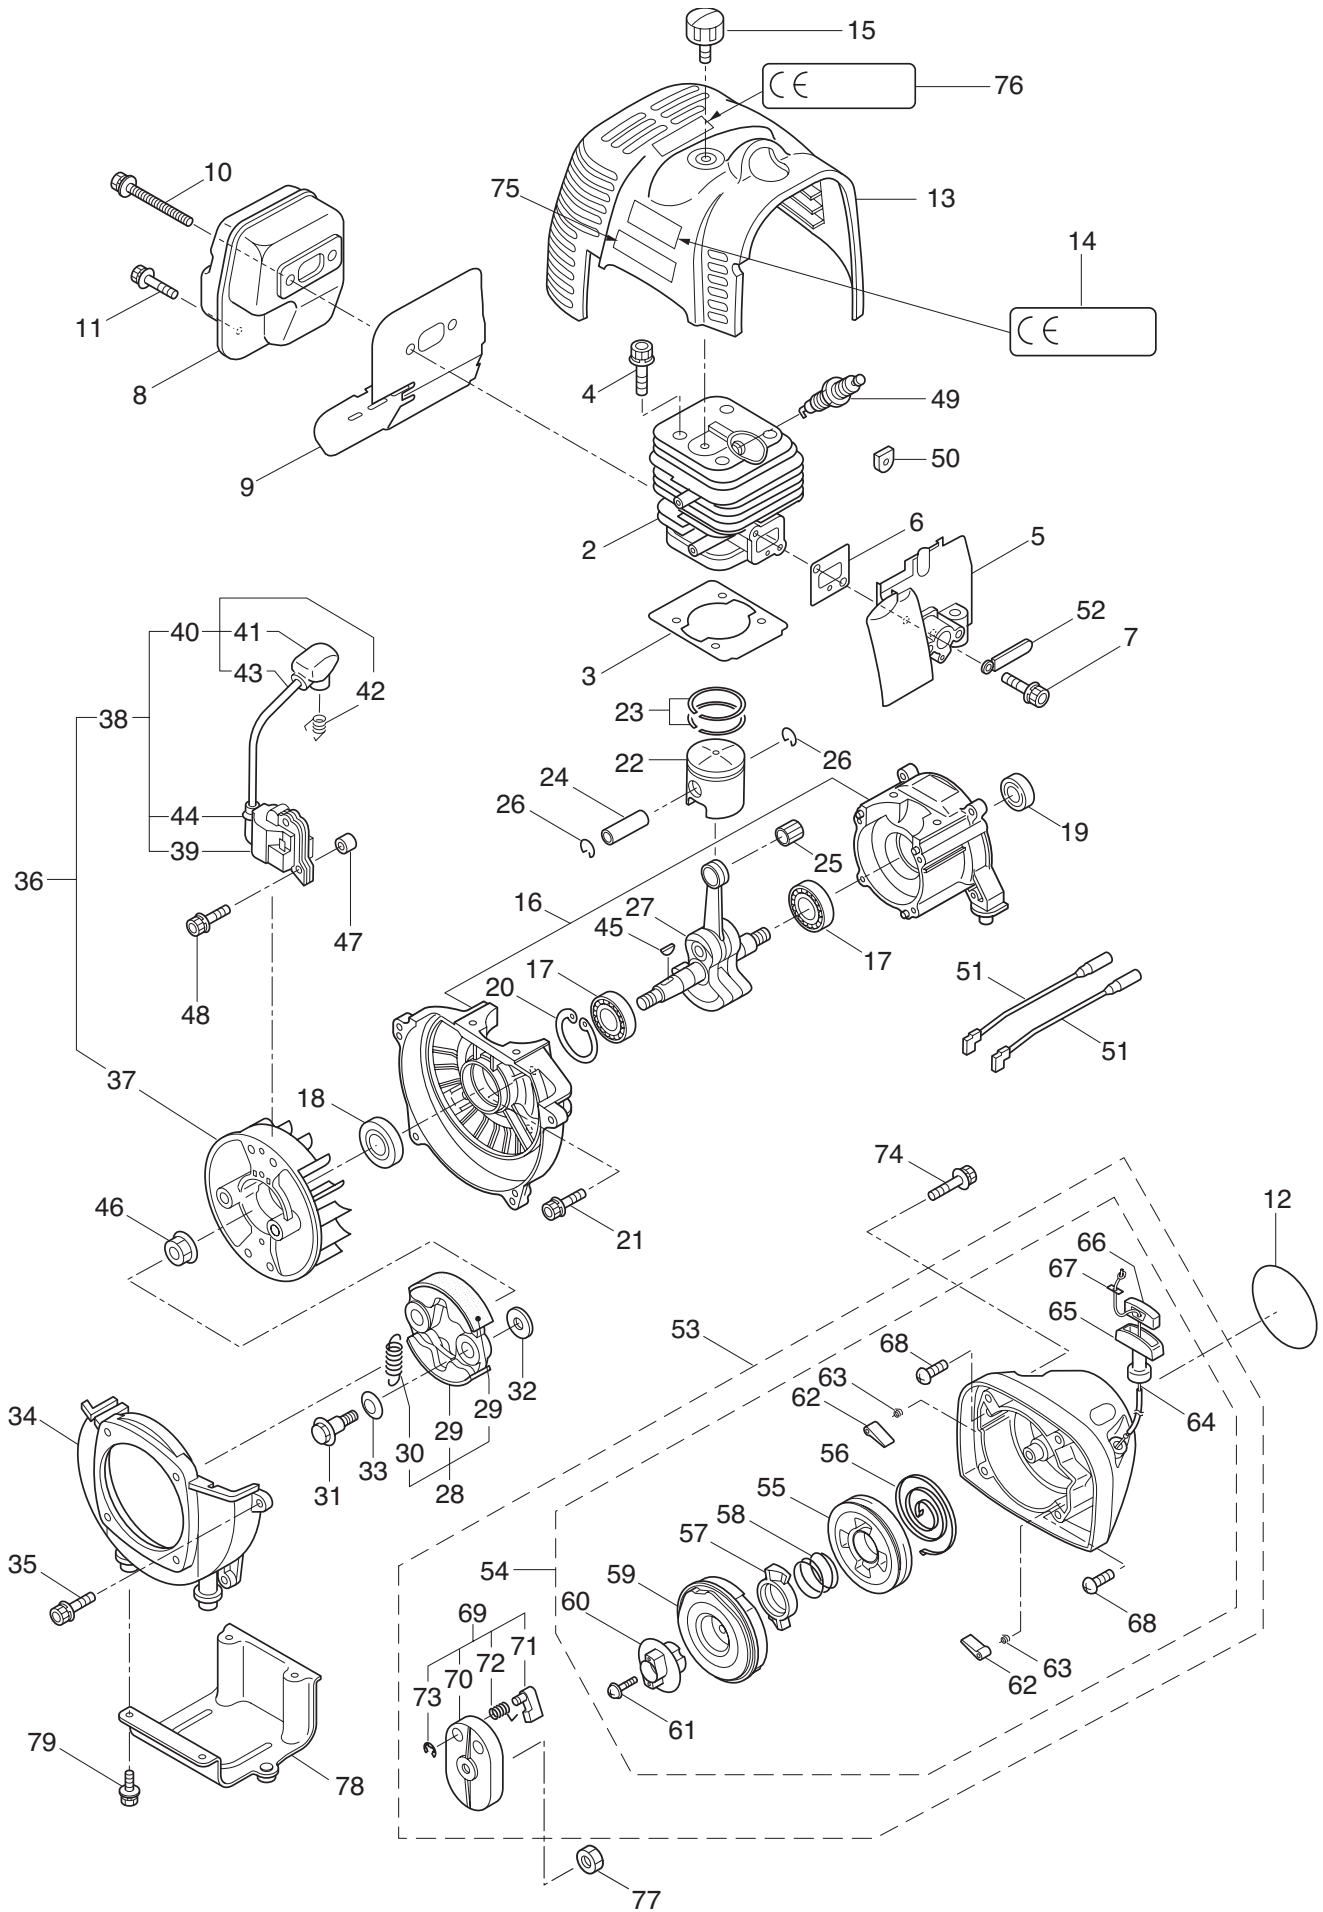

3.BKC5020RS
ENGINE

Ref. No.	Part No.	Part Name	Q'ty	Remarks
3-1	858372	Engine	1	NE500/14
3-2	283076	Cylinder	1	New gasket required
3-3	282259	Gasket	1	
3-4	261612	Cap Screw	4	M5x30
3-5	282261	Insulator	1	New gasket required
3-6	282262	Gasket	1	
3-7	267290	Cap Screw	2	M5x20
3-8	283534	Muffler	1	
3-9	282271	Gasket	1	
3-10	266713	Cap Screw	2	M5x60
3-11	283315	Screw	1	M5x12W-12
3-12	283284	Label	1	REVERSE2/NE500
3-13	282274	TopCover	1	
3-14	265694	Label	1	
3-15	262556	Knob	1	
3-16	282277	Crankcase	1	
3-17	262658	Bearing	2	#6202C3
3-18	262660	Oil Seal	1	TC15357
3-19	262565	Oil Seal	1	ISCD15257
3-20	012380	Snap Ring	1	#35
3-21	261612	Cap Screw	4	M5x30
3-22	283078	Piston	1	
3-23	282941	Piston Ring	2	(2)Required
3-24	262749	Piston Pin	1	
3-25	262659	Bearing,Needle	1	KTV111414EG01B2
3-26	262479	Clip,Piston Pin	2	
3-27	283038	Crankshaft/Conn.RodAss'y	1	
3-28	282743	Clutch Ass'y	1	Incl.29,30
3-29	282624	Clutch Shoe	2	(2)required
3-30	263617	Spring,Clutch	1	2.3-44.8L
3-31	283671	Cap Screw	2	M8x1.25
3-32	262683	Washer	2	8x22x1.2
3-33	262682	Wave Washer	2	
3-34	282285	FanCover	1	
3-35	261250	Cap Screw	4	M5x20
3-36	282287	Magneto Ass'y	1	Incl.37-44
3-37	282288	Rotor/Fan	1	
3-38	282289	Ignition Coil Ass'y	1	Incl.39-44
3-39	267572	Coil	1	
3-40	282290	Spark Plug Wire Ass'y	1	Incl.41-43
3-41	282292	Plug Boot	1	
3-42	261075	Connector	1	
3-43	282291	Spark Plug Wire	1	
3-44	261072	Cap	1	
3-45	261076	Woodruff Key	1	3x10