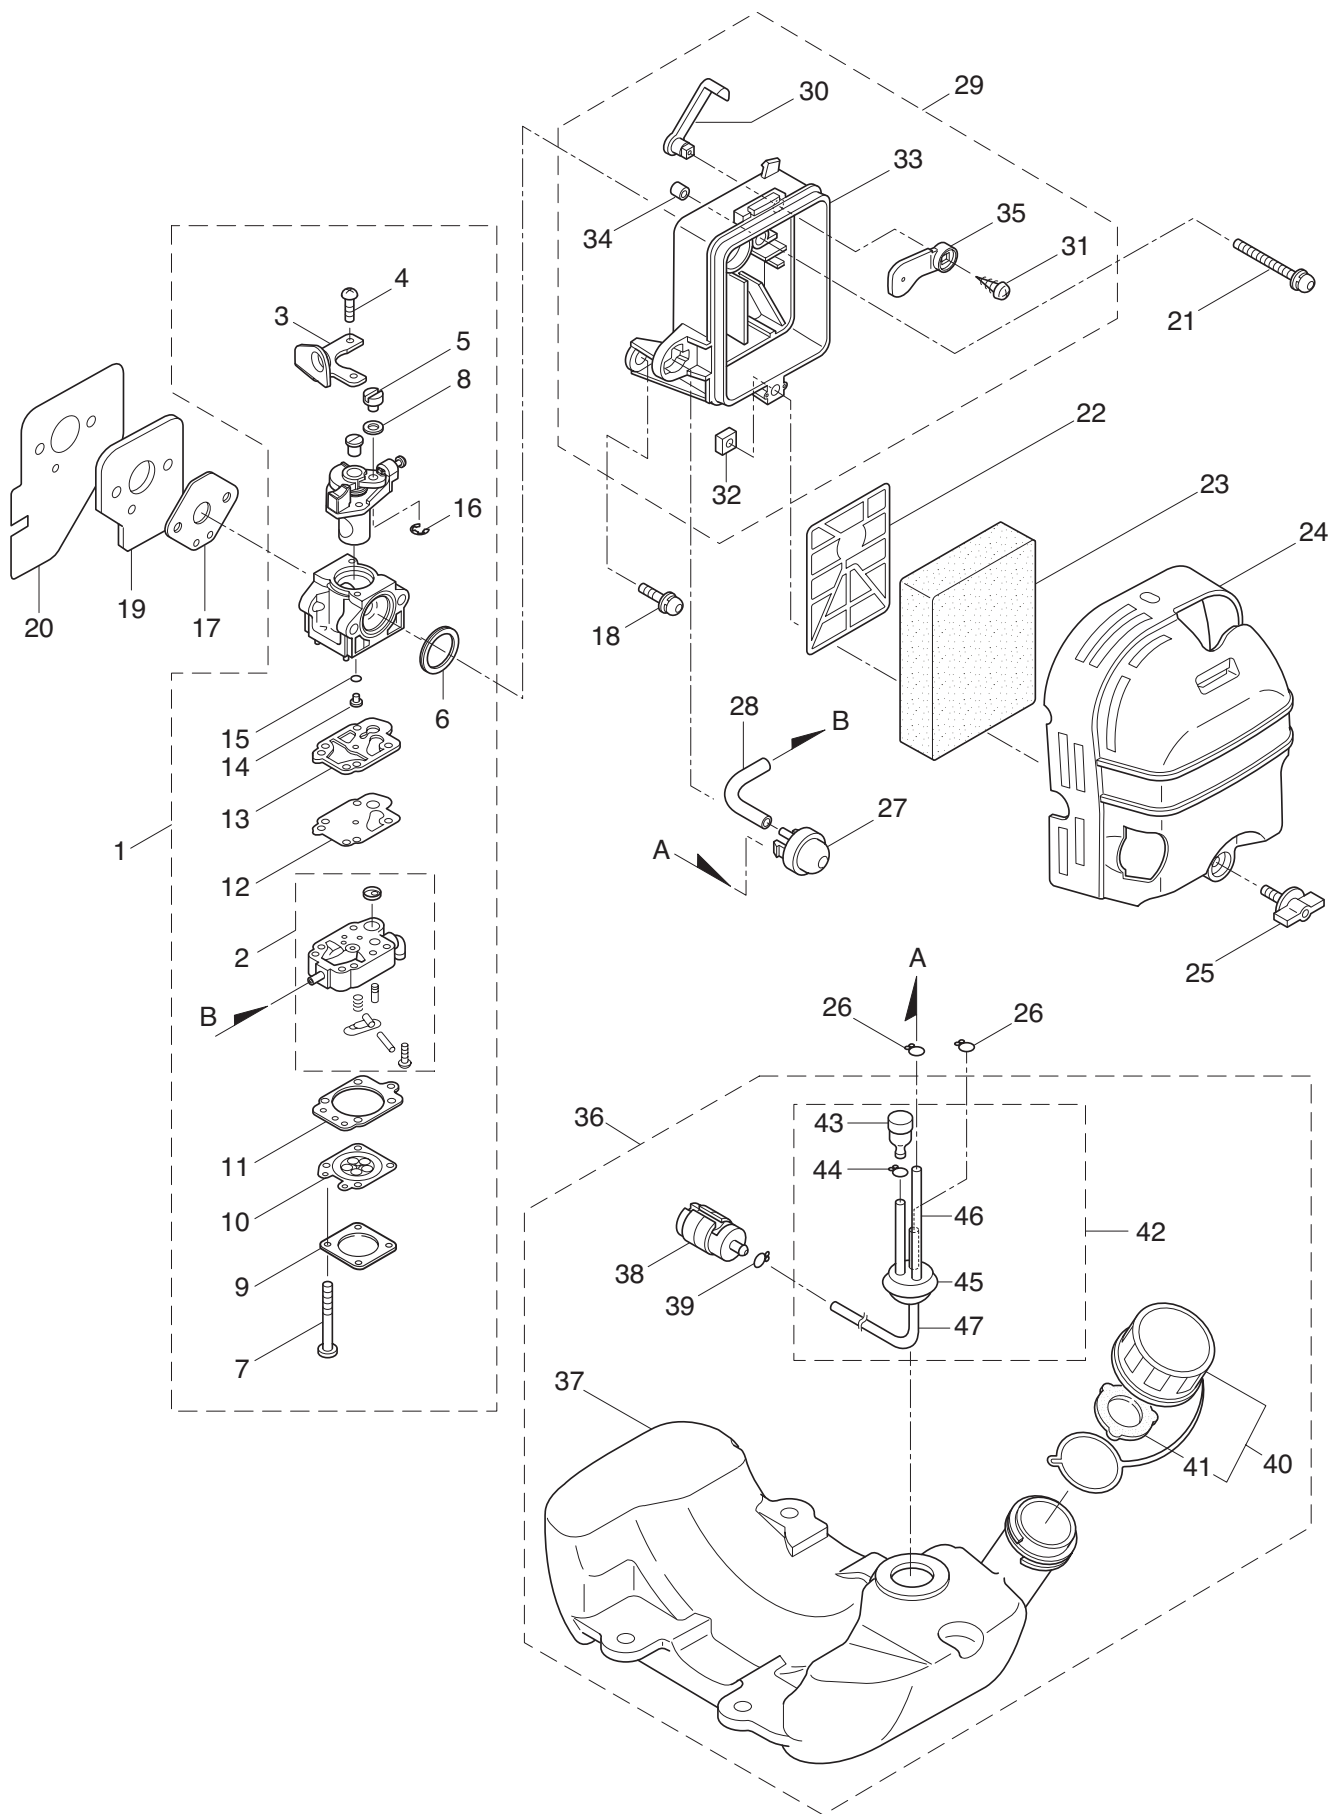

4. BKC5020RS
CARBURETOR, FUELTANK

Ref. No.	Part No.	Part Name	Q'ty	Remarks
4-1	284109	Carburetor Ass'y	1	Incl.2-16
4-2	283124	Pump Body	1	
4-3	264677	Bracket	1	
4-4	261875	Screw	2	
4-5	261658	Swivel	1	
4-6	261657	Packing	1	
4-7	263737	Screw	4	
4-8	264678	Washer	1	
4-9	263726	Cover Plate	1	
4-10	283905	Diaphragm, Meterring	1	
4-11	263727	Gasket	1	
4-12	262994	Diaphragm, Fuel Pump	1	
4-13	282576	Gasket	1	
4-14	283125	Main Jet	1	
4-15	261871	O-Ring	1	
4-16	261876	E-Ring	1	
4-17	282301	Gasket	1	
4-18	264807	Cap Screw	1	M5x16
4-19	283086	Divider	1	
4-20	283087	Gasket	1	
4-21	262720	Cap Screw	2	M5x55
4-22	282481	Plate	1	
4-23	282306	Element	1	
4-24	282307	Cleaner Cover	1	
4-25	281438	Knob	1	
4-26	261117	Clip	2	
4-27	282299	Pump	1	
4-28	282512	Fuel Pipe	1	
4-29	282302	Case Ass'y	1	Incl.30-35
4-30	282305	Lever	1	
4-31	269032	Screw	1	
4-32	269423	Nut	1	
4-33	282303	Case Body	1	
4-34	282484	Sleeve	3	
4-35	282304	Valve	1	
4-36	282309	Fuel Tank Ass'y	1	Incl.37-47
4-37	282310	Fuel Tank	1	
4-38	267328	Fuel Filter Ass'y	1	
4-39	261117	Clip	1	
4-40	281564	Fuel Tank Cap Ass'y	1	Incl.41
4-41	269377	Gasket	1	
4-42	282312	Fuel Pipe Ass'y	1	Incl.43-47
4-43	261590	Breather	1	
4-44	261117	Clip	1	
4-45	268065	Grommet	1