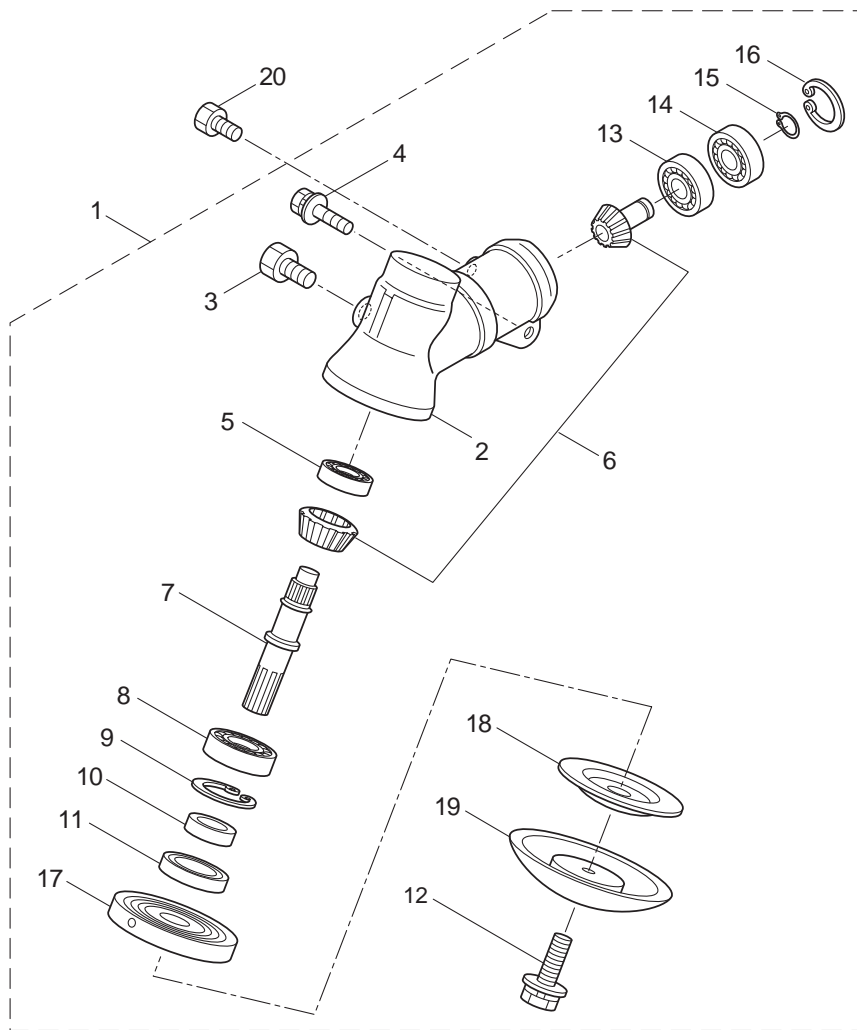

2. BKC5020RS
GEARCASE, SUPPORT FRAME

Ref. No.	Part No.	Part Name	Q'ty	Remarks
2-1	223049	Gearcase Ass'y	1	Incl.2-19
2-2	223050	Gearcase	1	
2-3	089845	Bolt	1	M8x10
2-4	092556	Bolt	1	M6x30
2-5	210560	Bearing	1	#609
2-6	227102	Gear Set	1	
2-7	217057	Blade Shaft	1	
2-8	022009	Bearing	1	#6002
2-9	016732	Snap Ring	1	#32
2-10	212394	Collar	1	15x22x8L
2-11	211818	Oil Seal	1	D22 32 6
2-12	215610	Bolt	1	M8x22,Counterclockwise
2-13	014490	Bearing	1	#6000
2-14	106933	Bearing	1	#6000Z
2-15	014210	Snap Ring	1	#10
2-16	054676	Snap Ring	1	#26
2-17	217060	Boss Adapter	1	
2-18	217061	Clamping Washer	1	
2-19	210308	Stabilizer	1	
2-20	089747	Bolt	1	M6x12
2-21	224730	Support Frame	1	
2-22	223669	Turn Bracket	1	
2-23	211644	Bearing Case	1	
2-24	220619	Bearing	1	#6001UU
2-25	092578	Bolt	3	M5x10
2-26	226783	Buffer	3	
2-27	219959	Nut	7	M6
2-28	223704	Cap Screw	1	M6x12
2-29	226490	Pad	1	
2-30	215230	Nut	4	M5
2-31	084020	Nut	1	M12